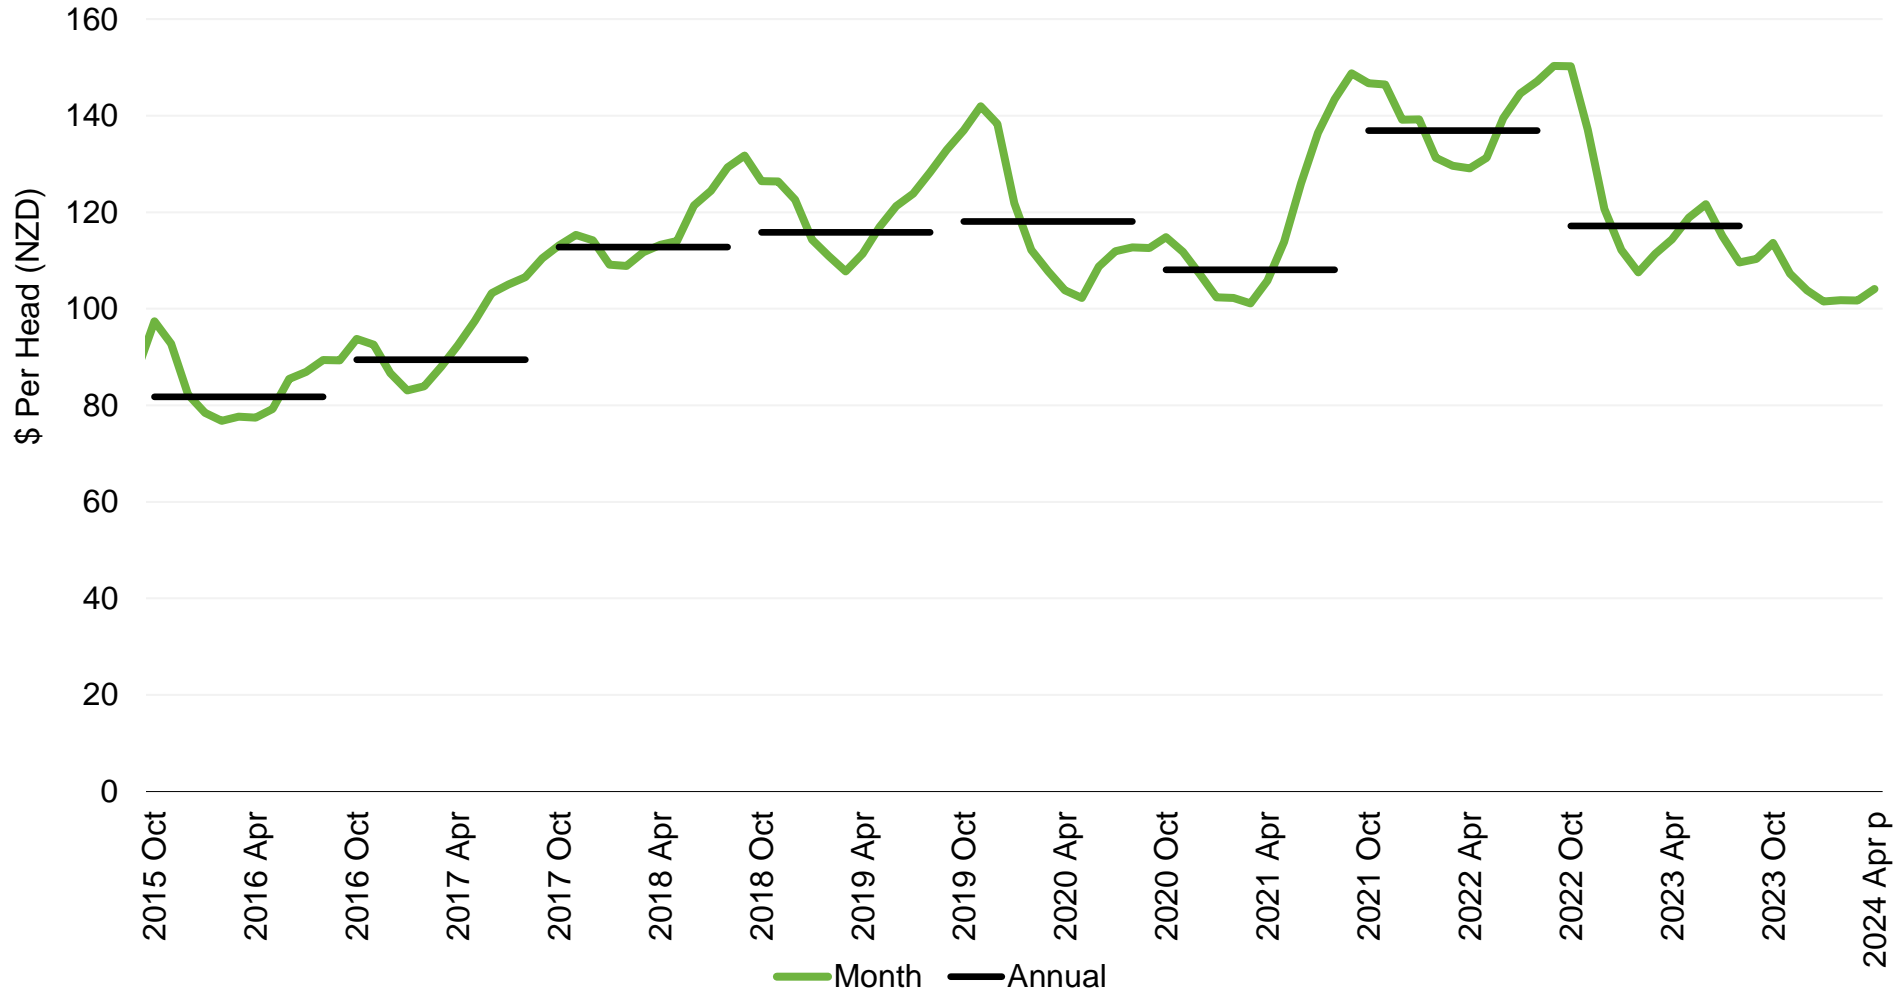

Lamb Price

New Zealand – YM Grade

Source: Beef + Lamb New Zealand Economic Service