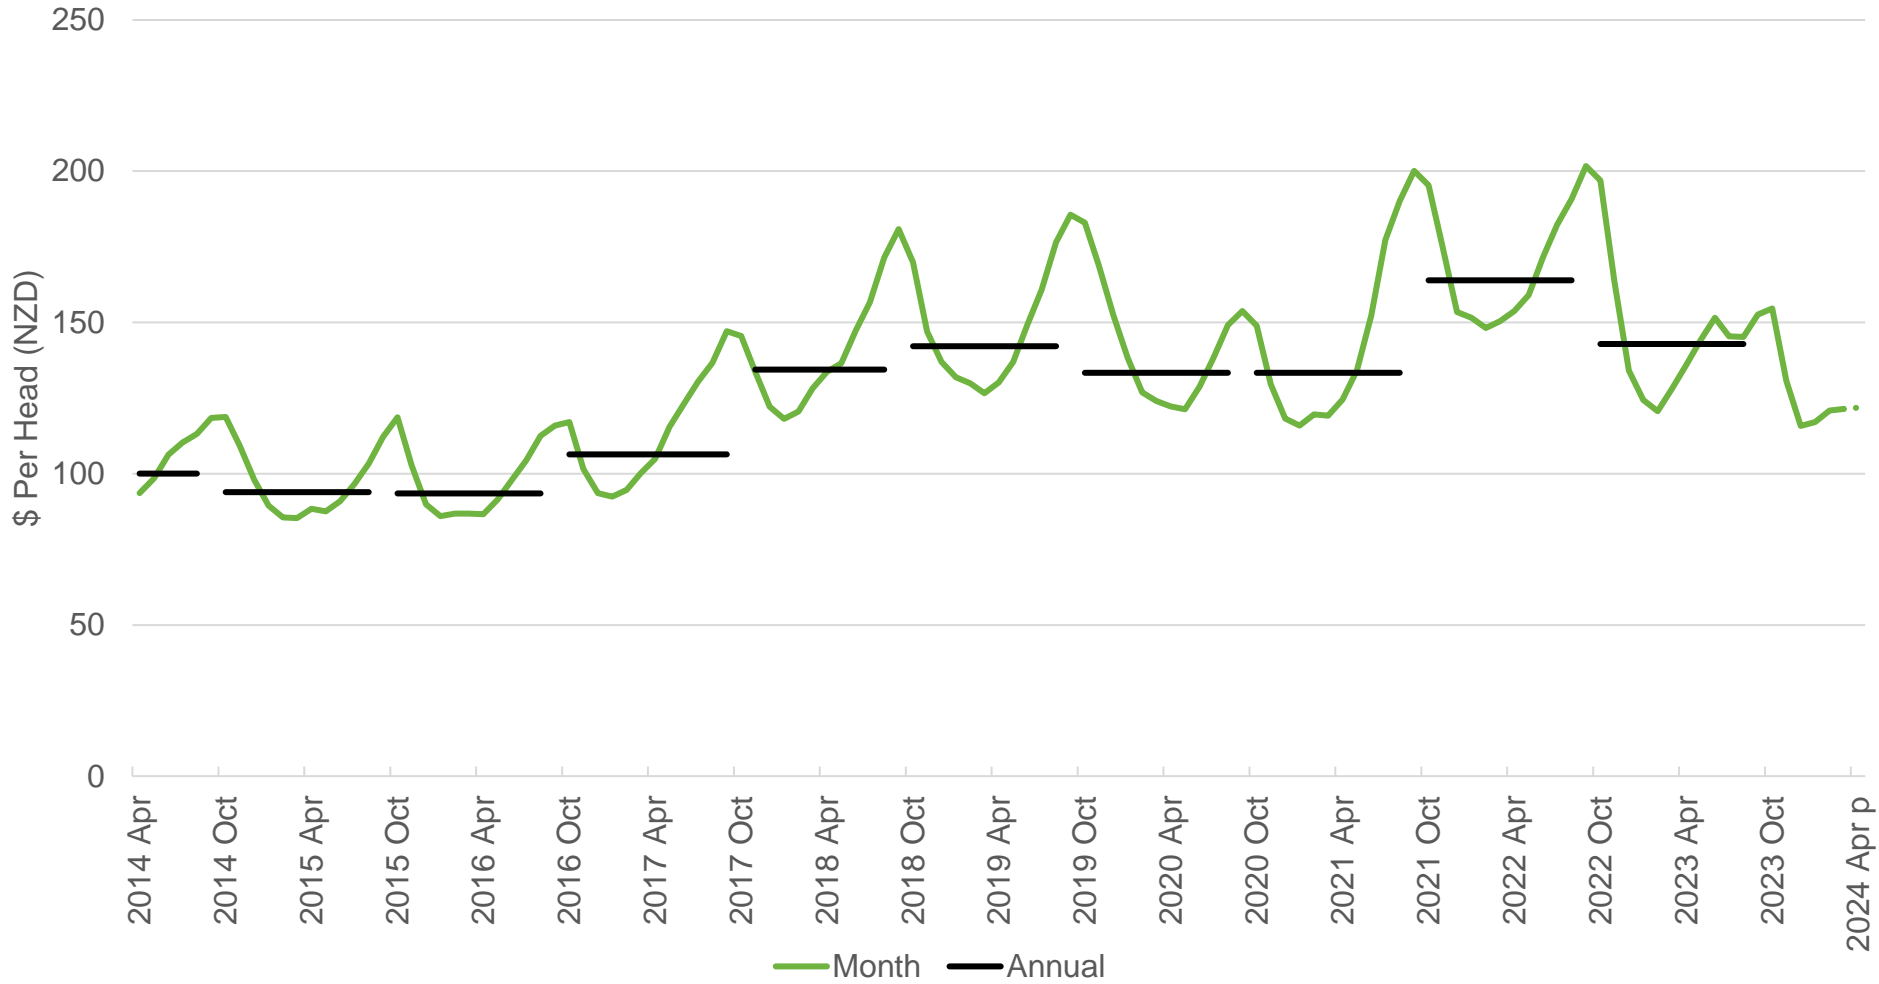

Lamb Price

New Zealand – All Grades

Source: Beef + Lamb New Zealand Economic Service