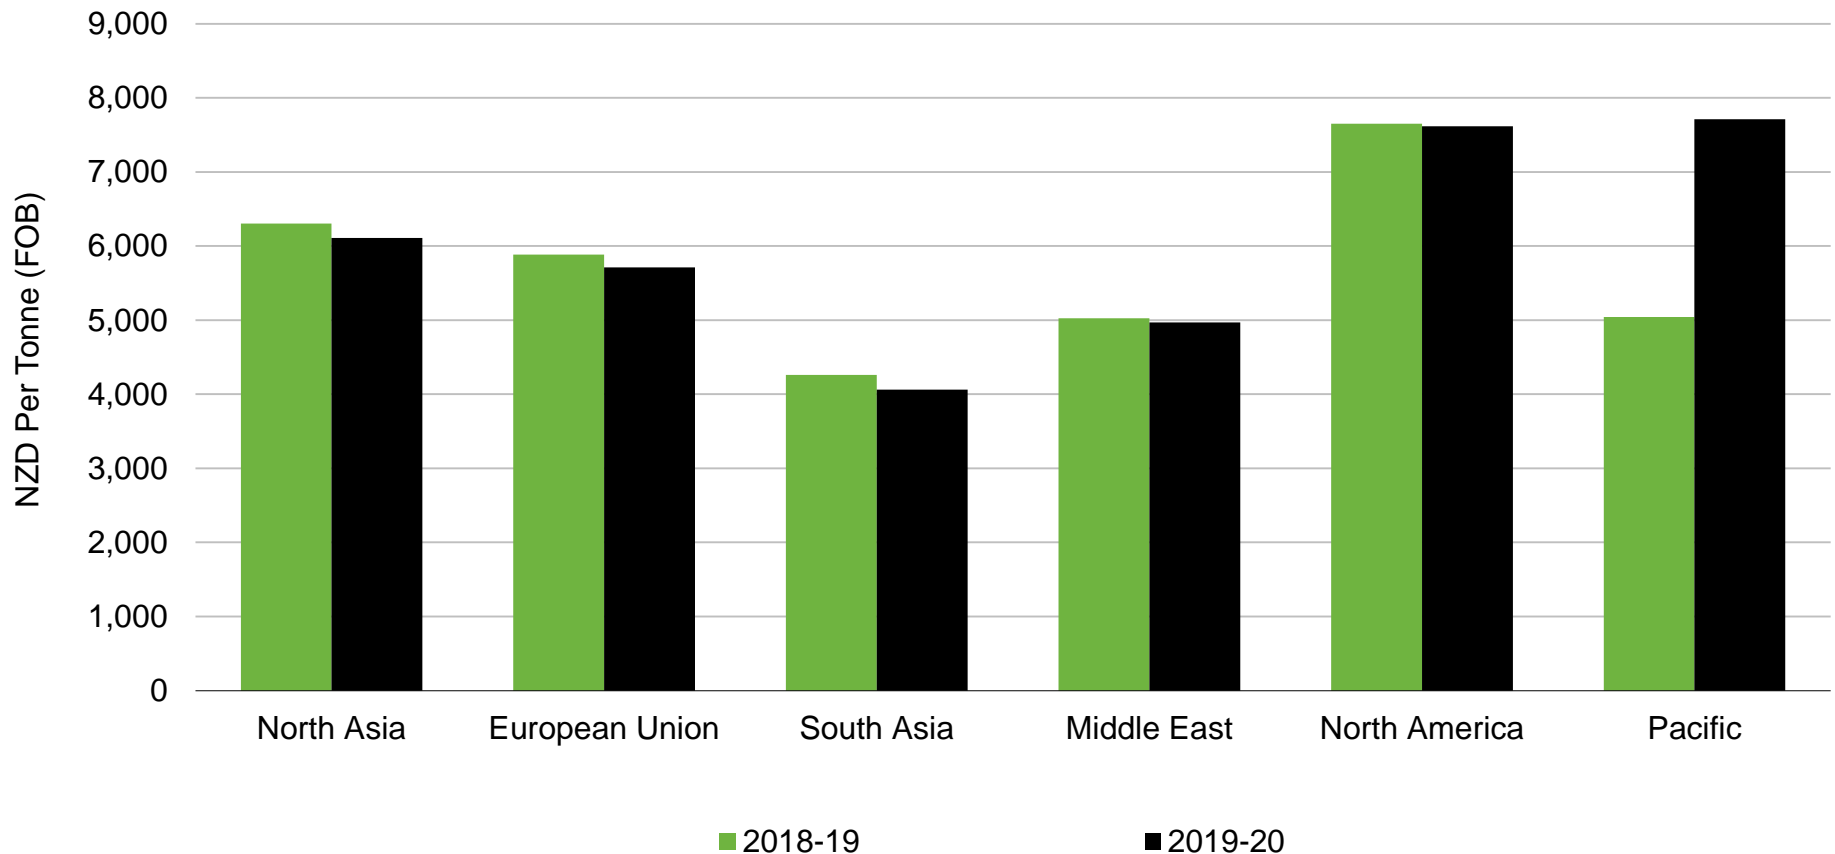

# Wool Exports by Region

## Clean Equivalent – Year End 30 June (July to June)

Source: Beef + Lamb New Zealand Economic Service | Statistics New Zealand